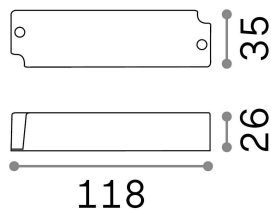

General info

Outdoor - Accessories

Outdoor non-dimmable constant voltage driver

Ean	8021696226187
Item	PARK ROCKET STARLIGHT DRIVER ON-OFF 020W 24Vdc
Installation	Driver
Guarantee	5 years
Gross weight	0.2 kg
Volume	0.000205 m ³

Technical info

Net weight	0.18 kg
Insulation class	II
Protection index	IP67
Compliance	CE
Operating temperature	-15° ~ +45 °C
Full load efficiency	X
Accessory type	Required
Power output	100-240 V AC / 130-270 V DC 50/60 Hz
Output Power output	24 V DC